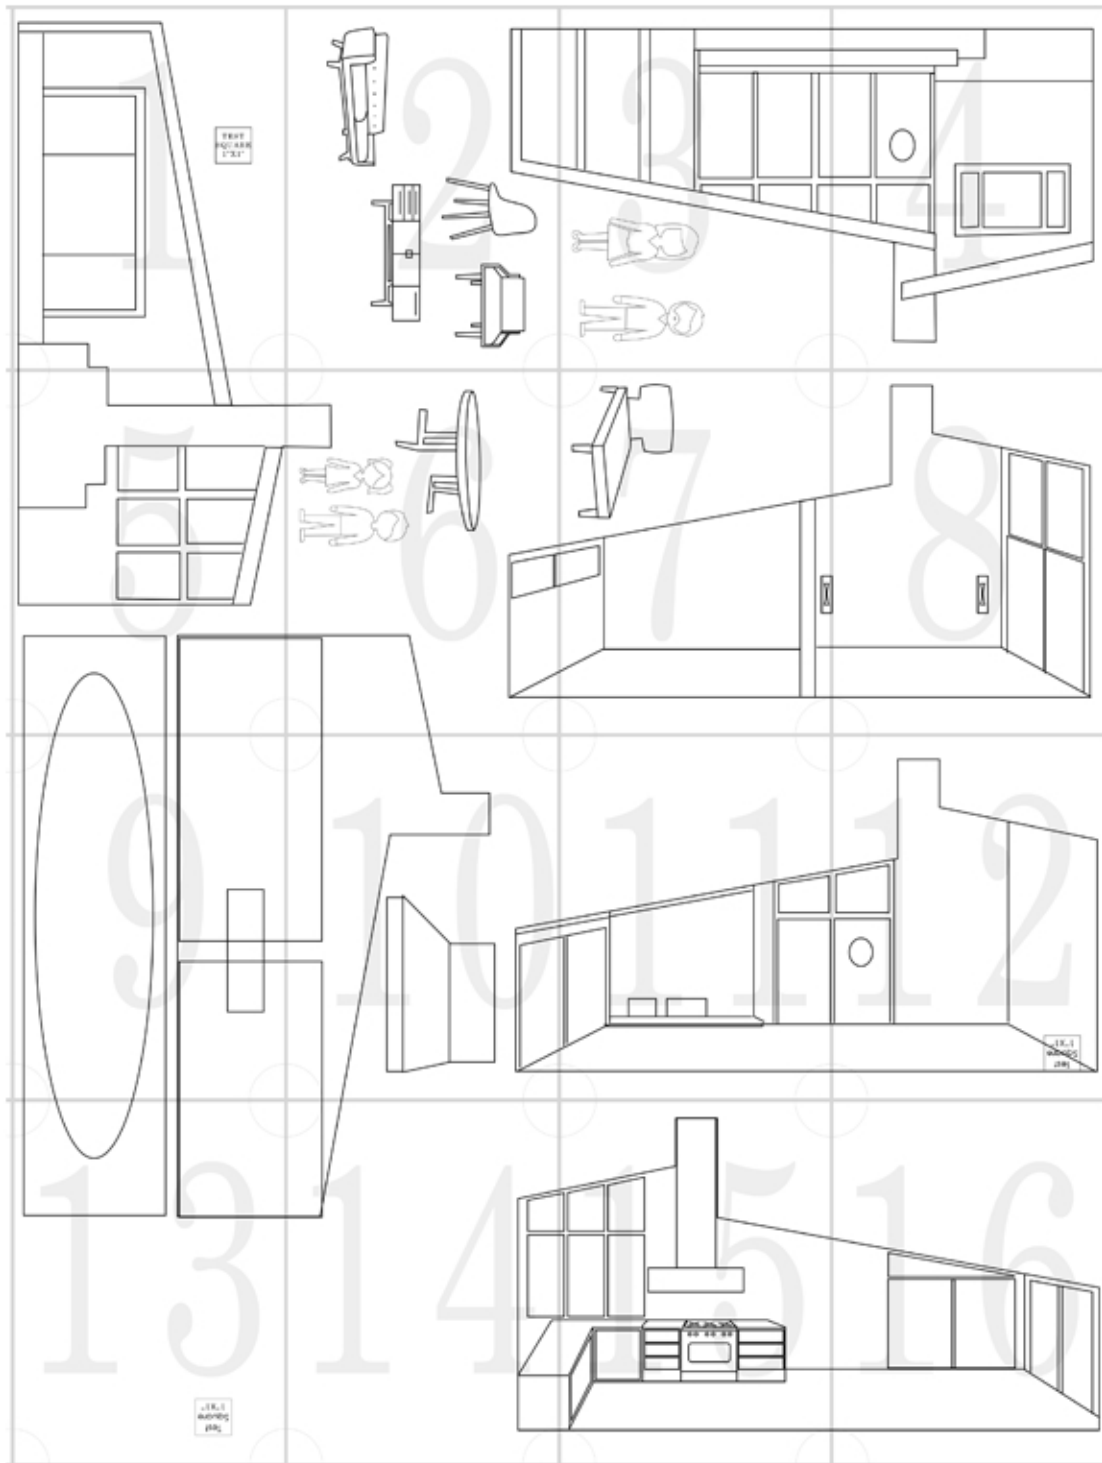

# MID CENTURY MODERN TRAVEL DOLLHOUSE PATTERN

TEST  
SQUARE  
1"X1"

Test  
Square  
1"X1"

1

3

Test  
Square  
1"X1"